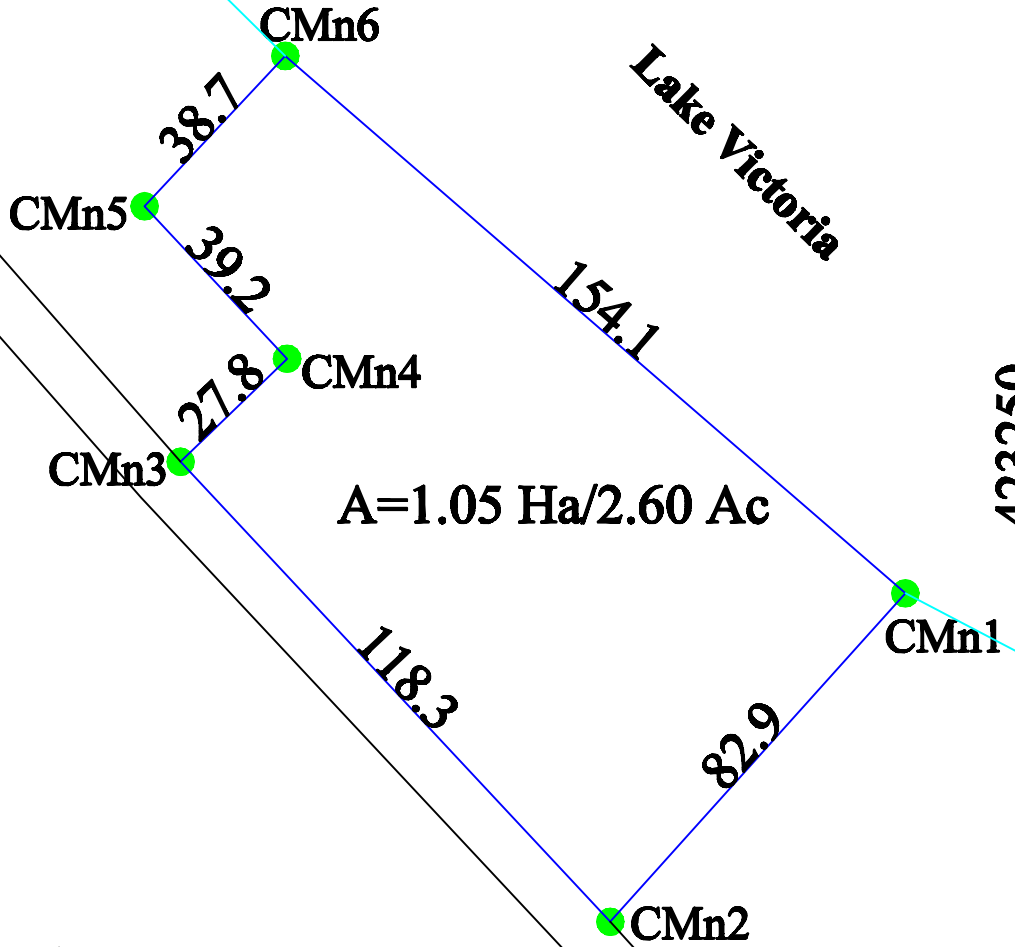

INDEX DIAGRAM

9964250

Lake Victoria

423000

423250

1 : 2500

LEGEND

Symbol	Description
	Plot Boundary
	Neighboring Plot
	Existing Road
	Lake Victoria Boundary

DRAWING TITLE

**FRESH SURVEY OF LAND AT MWENA
BLOCK 54 , SSESE COUNTY
KALANGALA DISTRICT**